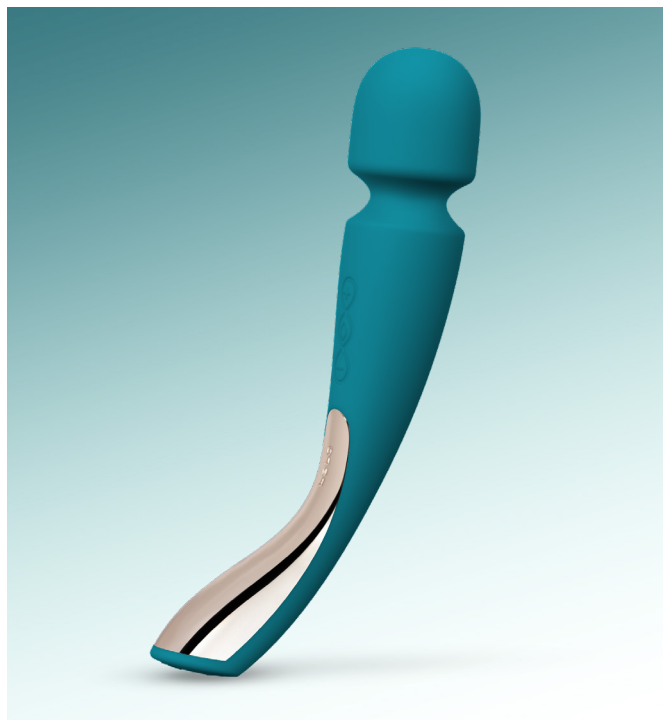

SMART WAND™ 2 MEDIUM

LELO

All-Over Body Massager

Get in touch with your body and experience unparalleled relaxation as you indulge with the world's most luxurious full-body massager. Smart Wand™ 2 Medium is an ultimate foreplay tool for yourself or your partner. Free the tension in your body by releasing stress and relaxing your muscles, opening the door for your sexual energy to receive holistic orgasmic experience. Featuring an updated design, this powerful massager offers ten different massage patterns that help soothe sore muscles and relieve stress, while a steadier handle and even longer-lasting charge mean you can enjoy hours upon hours of pleasure. Relax and unwind like never before.

ORDERING REFERENCE NUMBER (EAN)

7350075028380 / 8380 (OCEAN BLUE)
7350075028373 / 8373 (BLACK)
7350075028458 / 8458 (DEEP ROSE)

AVAILABLE COLORS

Ocean Blue

Black

Deep Rose

HOW TO USE:

Make sure Smart Wand™ 2 Medium is unlocked by pressing and holding the + and - buttons simultaneously for 3 seconds until the light turns on.

Press + button to turn on; press again to increase vibration strength.

Press () button to switch between the 10 vibration patterns.

Press – button to reduce vibration strength.

Press and hold () button to turn off.

TECHNICAL DATA

Material: Body-safe Silicone, ABS	User Time: Up to 2 hours
Size: 210 x 85 x 45 mm / 8.3 x 3.3 x 1.8 in	Standby: 90 days
Weight: 155 g / 0.34 lb	Frequency: 60Hz
Battery: Li-Ion 520mAh 3.7V	Interface: 3-button
Charging: 2 hours at 5.0V 500mAh	